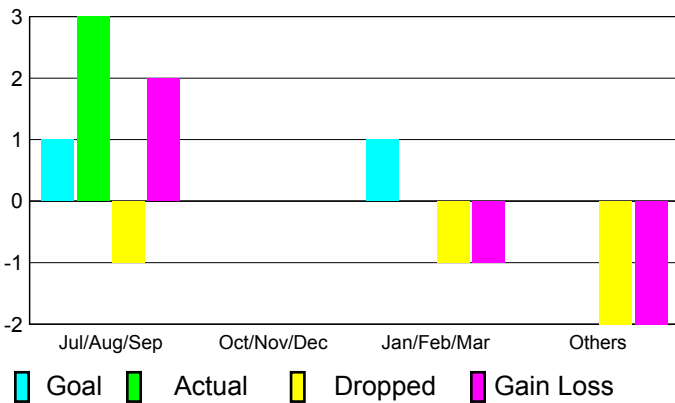

2010-2011 GMT Reports for District (or Undistricted) **District 354 H**

GMT: **KWANG-SOO JANG**

Location: **REPUBLIC OF KOREA**

GMT CA: **5**

CLUBS

**Club Results
2010-2011**

**Clubs
2009-2010**

Month	New Club Goal	Actual New Clubs	Actual Dropped Clubs	Gain/Loss of Clubs	Gain/Loss of Clubs
Jul/Aug/Sep	1	3	-1	2	0
Oct/Nov/Dec	0	0	0	0	0
Jan/Feb/Mar	1	0	-1	-1	2
Apr/May/June	0	0	-2	-2	0
Totals	2	3	-4	-1	2

Club Results 2010-2011

Goal, New, Dropped, Gain/Loss

Comparison of Club Gain/Loss

Current Year Compared to the Previous Year

YTD Status Quo Clubs 2010-2011

Status Quo Clubs Compared to Status Quo Members

MEMBERSHIP

**Membership Results
2010-2011**

**Membership
2009-2010**

Month	Net Memb Goal	Actual New Memb	Actual Dropped Memb	Gain/Loss of Memb	Gain/Loss of Memb
Jul/Aug/Sep	45	177	-139	38	-26
Oct/Nov/Dec	30	130	-104	26	-44
Jan/Feb/Mar	45	67	-80	-13	45
Apr/May/June	30	78	-115	-37	-25
Totals	150	452	-438	14	-50