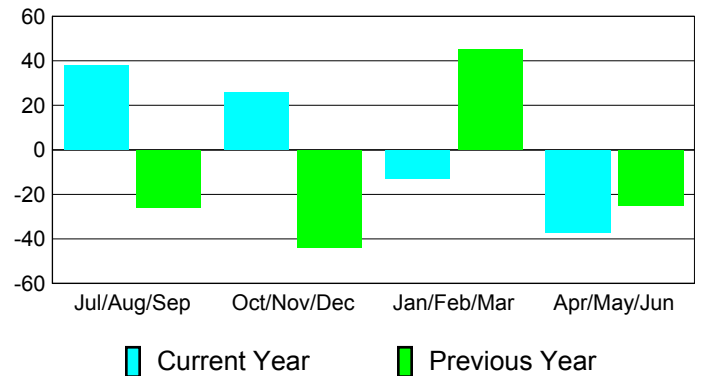

**Membership Results
2010-2011**

**Membership
2009-2010**

Month	Net Memb Goal	Actual New Memb	Actual Dropped Memb	Gain/Loss of Memb	Gain/Loss of Memb
Jul/Aug/Sep	45	177	-139	38	-26
Oct/Nov/Dec	30	130	-104	26	-44
Jan/Feb/Mar	45	67	-80	-13	45
Apr/May/June	30	78	-115	-37	-25
Totals	150	452	-438	14	-50

Membership Results 2010-2011

Goal, New, Dropped, Gain/Loss

Comparison of Membership Gain/Loss

Current Year Compared to the Previous Year

Gender Comparison 2010-2011

Jul/Aug/Sep

Oct/Nov/Dec

Jan/Feb/Mar

Apr/May/June

Male

Female