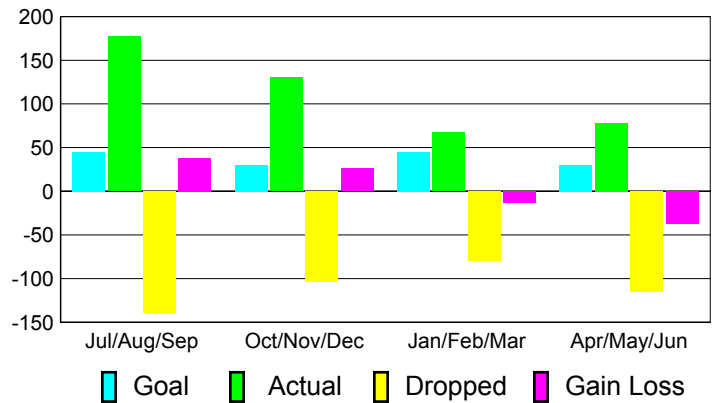

Membership Results 2010-2011

Goal, New, Dropped, Gain/Loss

Comparison of Membership Gain/Loss

Current Year Compared to the Previous Year