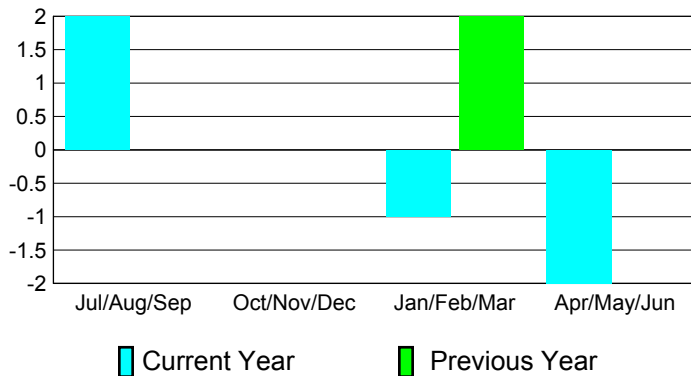

2010-2011 GMT Reports for District (or Undistricted) **District 354 H**

GMT: **KWANG-SOO JANG**

Location: **REPUBLIC OF KOREA**

GMT CA: **5**

CLUBS

**Club Results
2010-2011**

**Clubs
2009-2010**

Month	New Club Goal	Actual New Clubs	Actual Dropped Clubs	Gain/Loss of Clubs	Gain/Loss of Clubs
Jul/Aug/Sep	1	3	-1	2	0
Oct/Nov/Dec	0	0	0	0	0
Jan/Feb/Mar	1	0	-1	-1	2
Apr/May/June	0	0	-2	-2	0
Totals	2	3	-4	-1	2

Club Results 2010-2011

Goal, New, Dropped, Gain/Loss

Comparison of Club Gain/Loss

Current Year Compared to the Previous Year

YTD Status Quo Clubs 2010-2011

Status Quo Clubs Compared to Status Quo Members

MEMBERSHIP